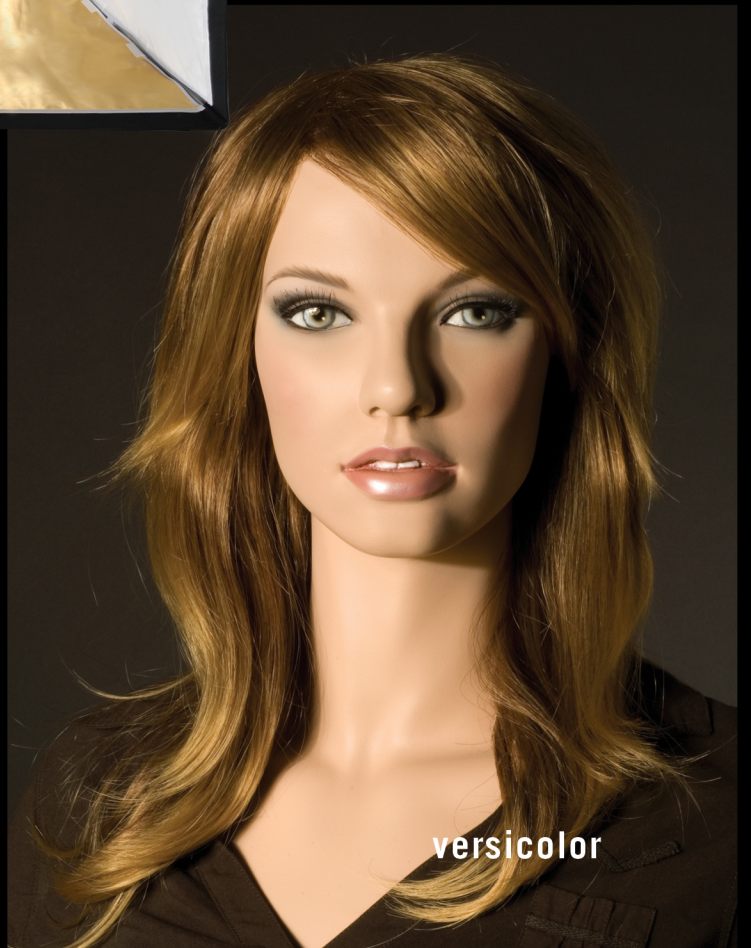

# SOFTBOX PANELS

Codes: PROFLAP-60/-80/-100 P-bayonet softboxes  
RIFLAP-80/-100/-110/-140 V-bayonet softboxes

silver

white

gold

versicolor

**Multiblitz**®